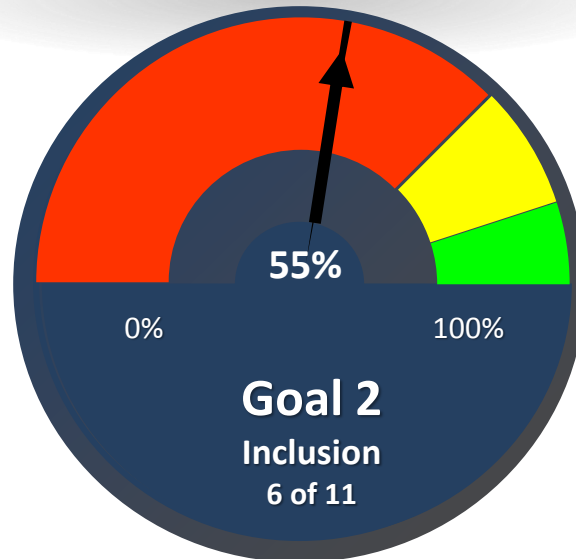

# NOAA Diversity and Inclusion Implementation Plan

**FY 2017 - 2019**

As of: 5/1/17

**FY 2017**